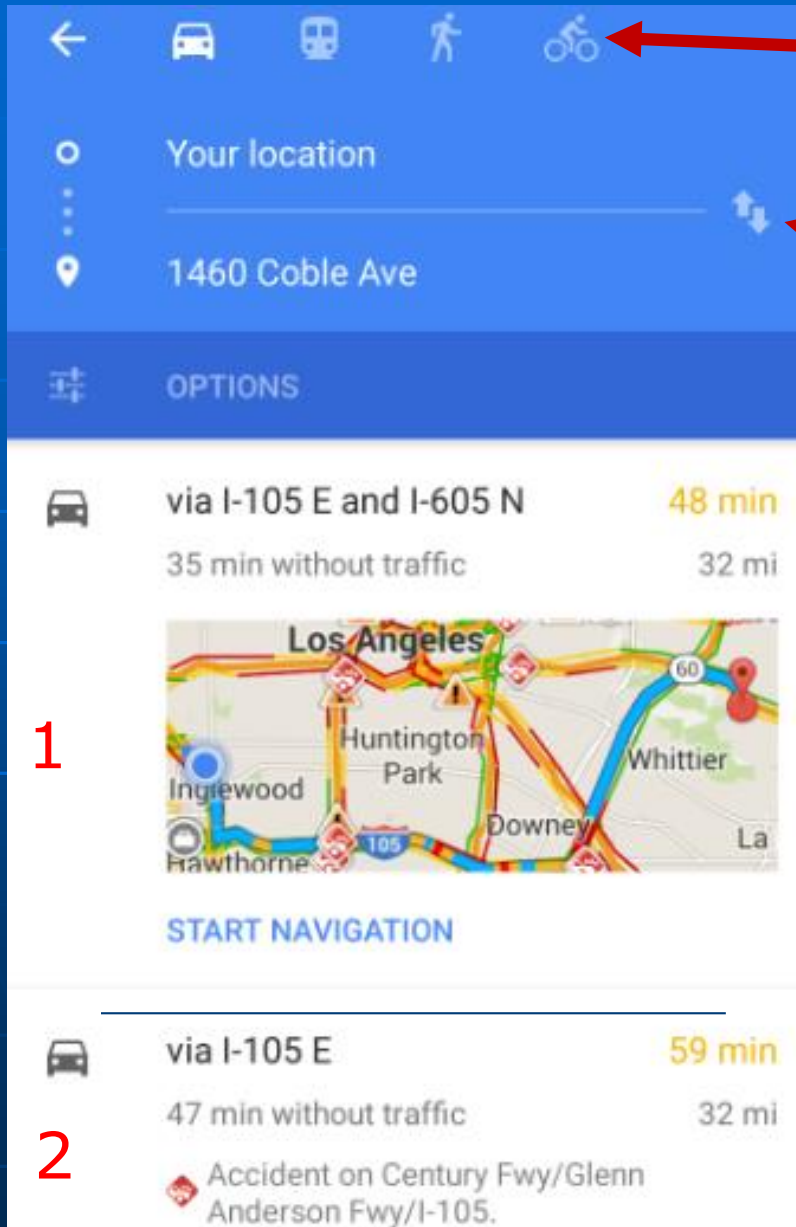

Click microphone to Enter Voice Commands, such as "Navigate to nearest Trader Joes."

Blue dot shows your present location

Click to show blue dot present location

Click to view recent destinations

Traffic Colors:

- Fast
- Medium
- Slow

Google Maps Logon Screen

Smartphone Google Maps and GPS

As you type an address, Google will guess the full address based on its database, your address book, and your recent searches

Click Blue button to start navigation

ETA

Choose the address you want, and Google shows map location and estimated time arrival (ETA).

Smartphone Google Maps and GPS

Click icons to navigate by car (default), public transportation, walking, or bicycle

Smartphone Google Maps and GPS

After selecting your route option, the blue lines will show your route direction from present location. Verbal directions also begin.

Present Location

49 minute trip duration based on present traffic, ETA 16:02 p.m.