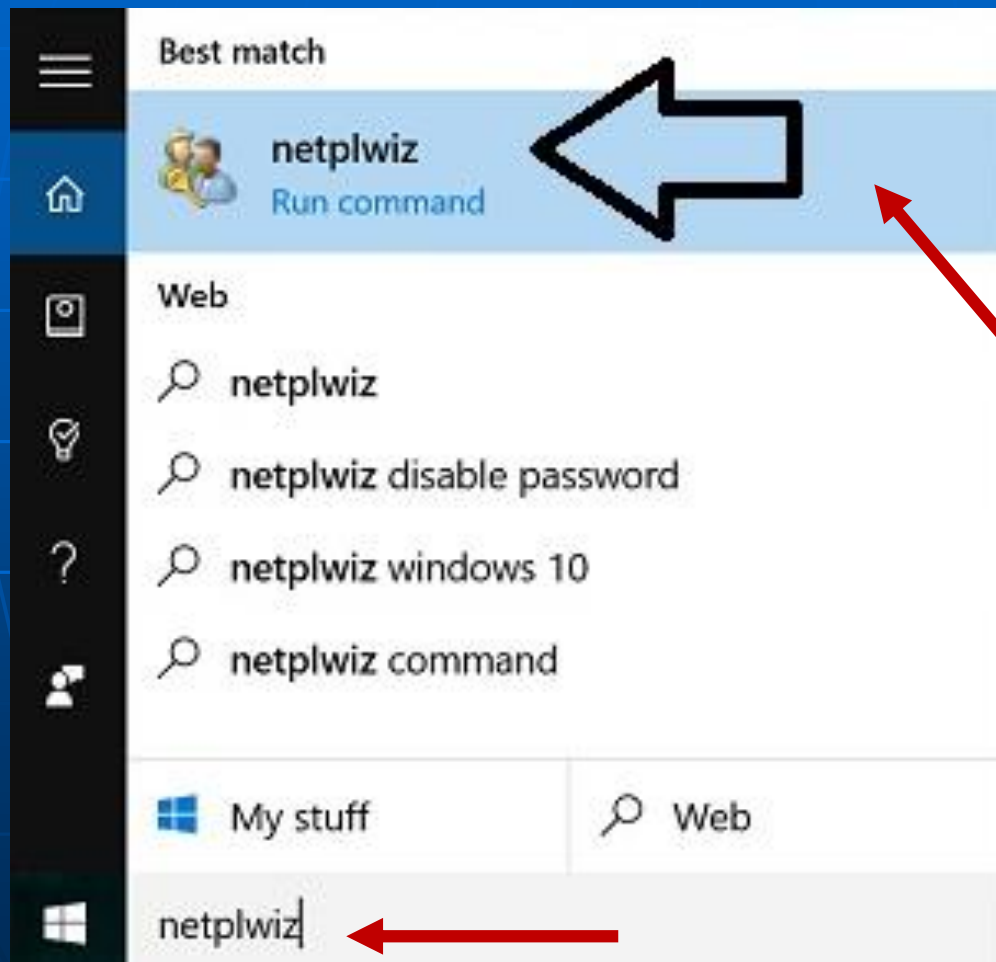

Disabling Windows 10 Password

Windows 10 Start Screen. Press spacebar brings up Windows 10 login screen..

You have to enter your password in the login screen to use your PC

Disabling Windows 10 Password

Type “netplwiz” into the Windows 10 search box and click on the result.

Disabling Windows 10 Password

User Accounts window shows. Select account, and uncheck the box “Users must enter a user name and password to use this computer.”

Click OK, then restart your computer.

Viola!