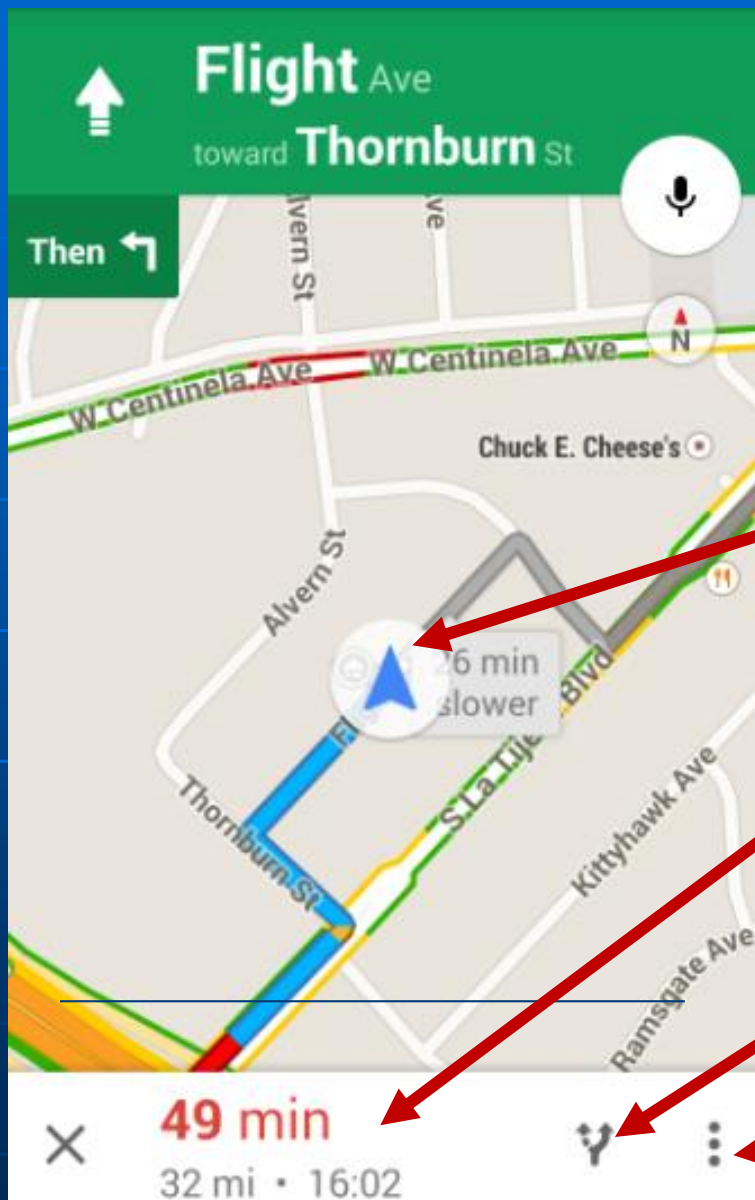

- Fast
- Medium
- Slow

Google Maps Logon Screen

Smartphone Google Maps and GPS

As you type an address, Google will guess the full address based on its database, your address book, and your recent searches

Click Blue button to start navigation

ETA

Choose the address you want, and Google shows map location and estimated time arrival (ETA).

Smartphone Google Maps and GPS

Click icons to navigate by car (default), public transportation, walking, or bicycle

Click arrows to navigate in reverse direction

Google shows two routing options, one is 48 minutes under present traffic conditions, the other 59 minutes. Choose the one you want, and Google starts map and voice navigation.

Smartphone Google Maps and GPS

After selecting your route option, the blue lines will show your route direction from present location. Verbal directions also begin.

Present Location

49 minute trip duration based on present traffic, ETA 16:02 p.m.