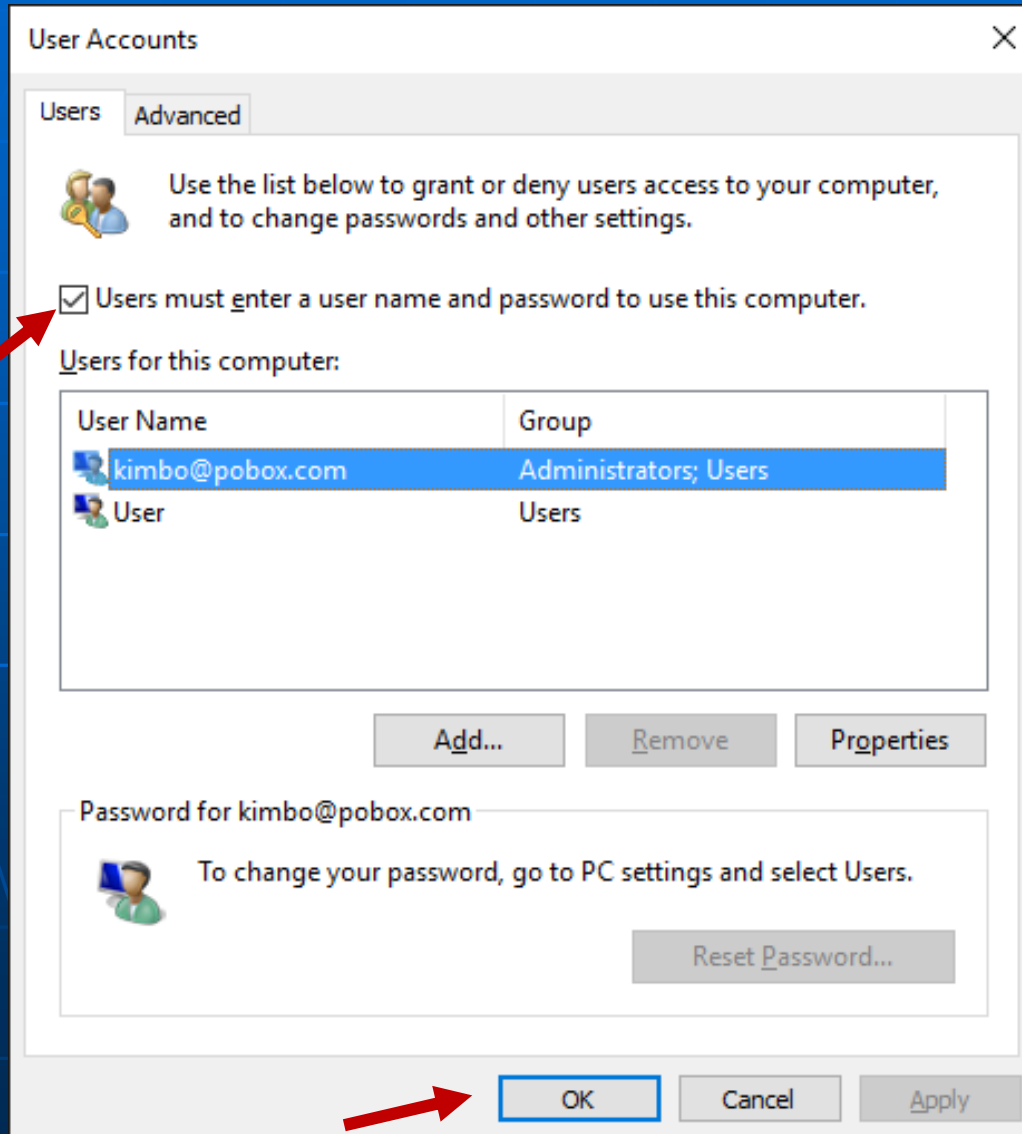

Disabling Windows 10 Password

Windows 10 Start Screen. Press spacebar brings up Windows 10 login screen..

You have to enter your password in the login screen to use your PC

Disabling Windows 10 Password

Type “netplwiz” into the Windows 10 search box and click on the result.

Disabling Windows 10 Password

User Accounts window shows. Select account, and uncheck the box “Users must enter a user name and password to use this computer.”

Click OK, then restart your computer.

Viola!