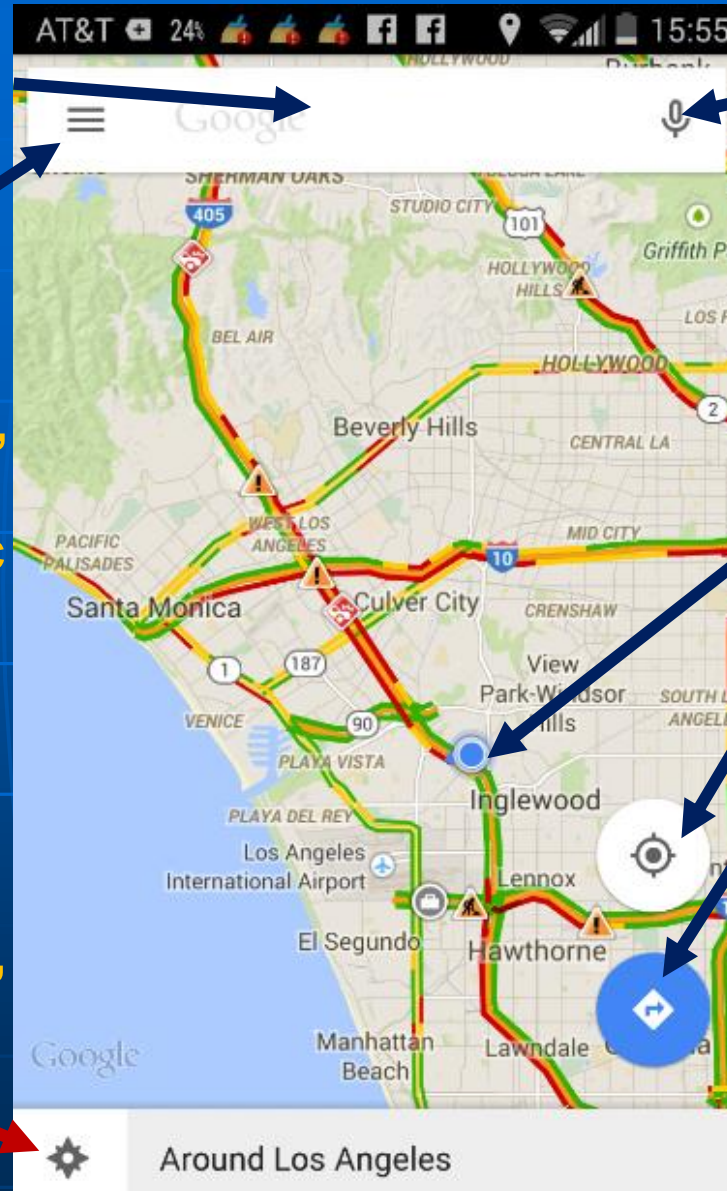

Smartphone Google Maps and GPS

Enter an address to navigate to

Click to enter main menu to access Settings, Help, Tips, Entering Home and Work Locations, etc

Click to "Explore Around You" and Google will suggest nearby restaurants, parks, museums

Click microphone to Enter Voice Commands, such as "Navigate to nearest Trader Joes."

Blue dot shows your present location

Click to show blue dot present location

Click to view recent destinations

Traffic Colors:

- Fast
- Medium
- Slow

Google Maps Logon Screen