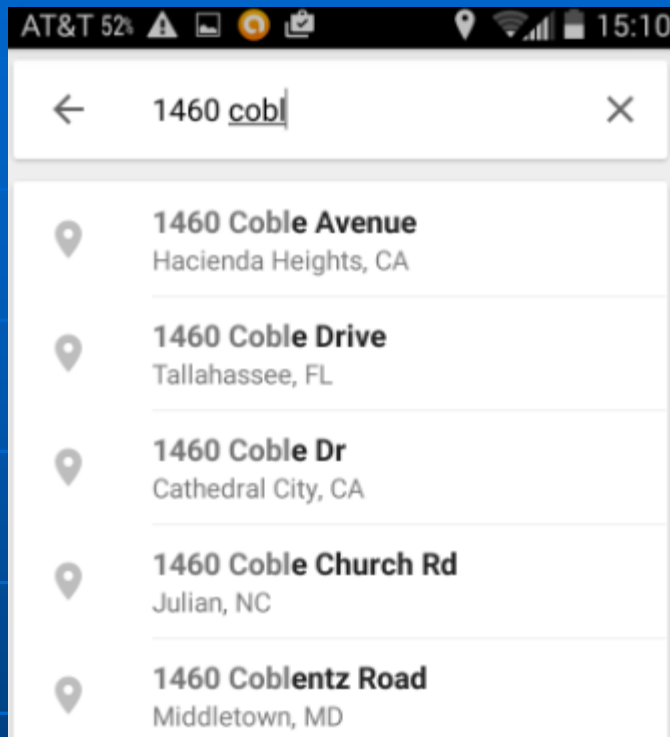

Smartphone Google Maps and GPS

As you type an address, Google will guess the full address based on its database, your address book, and your recent searches