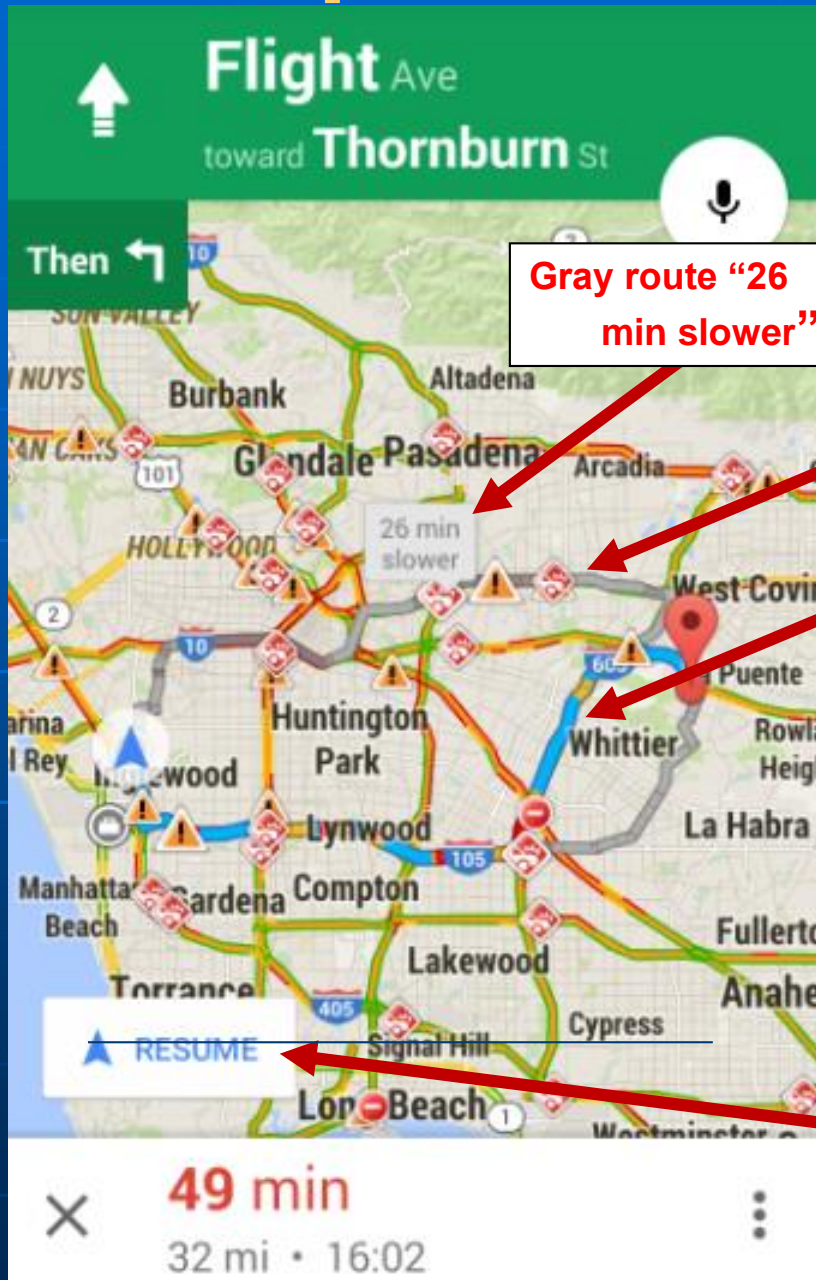

Click Blue button to start navigation

ETA

Choose the address you want, and Google shows map location and estimated time arrival (ETA).

Smartphone Google Maps and GPS

Click icons to navigate by car (default), public transportation, walking, or bicycle

Click arrows to navigate in reverse direction

Google shows two routing options, one is 48 minutes under present traffic conditions, the other 59 minutes. Choose the one you want, and Google starts map and voice navigation.

Smartphone Google Maps and GPS

After selecting your route option, the blue lines will show your route direction from present location. Verbal directions also begin.

Present Location

49 minute trip duration based on present traffic, ETA 16:02 p.m.

Click to choose a different routing option...

Click for menu to silence voice directions or go to Settings

Smartphone Google Maps and GPS

Example showing different routing options

The route shown by the gray line is shorter than the recommended blue line; however based on present traffic conditions, the gray route is 26 minutes slower.