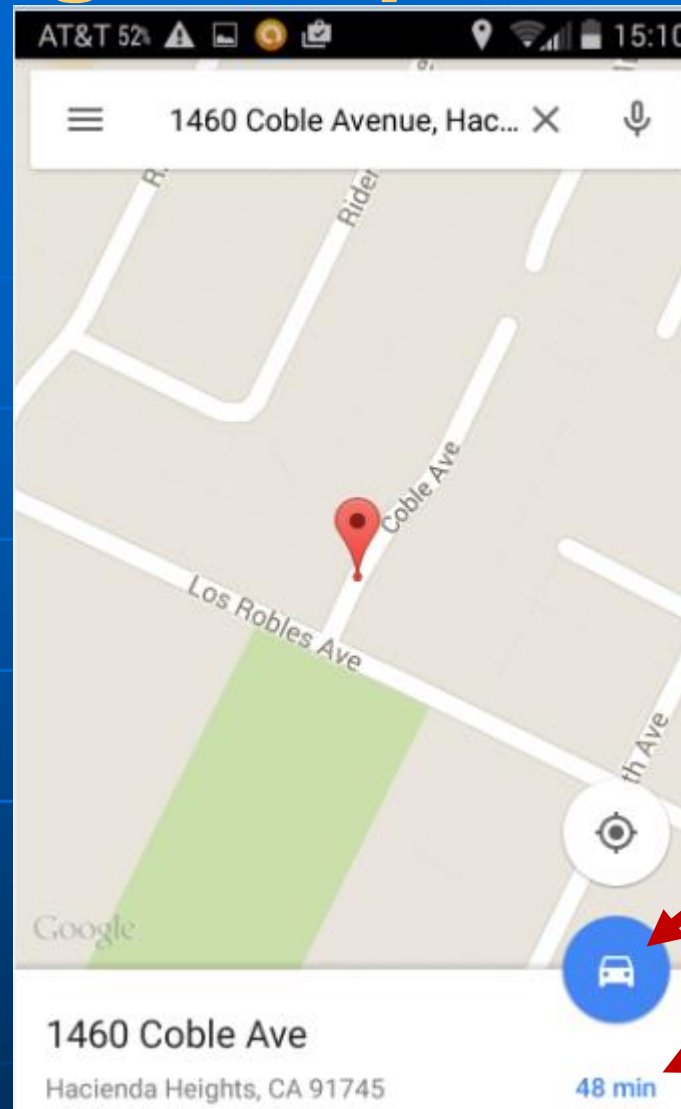

Click Blue button to start navigation

ETA

Choose the address you want, and Google shows map location and estimated time arrival (ETA).